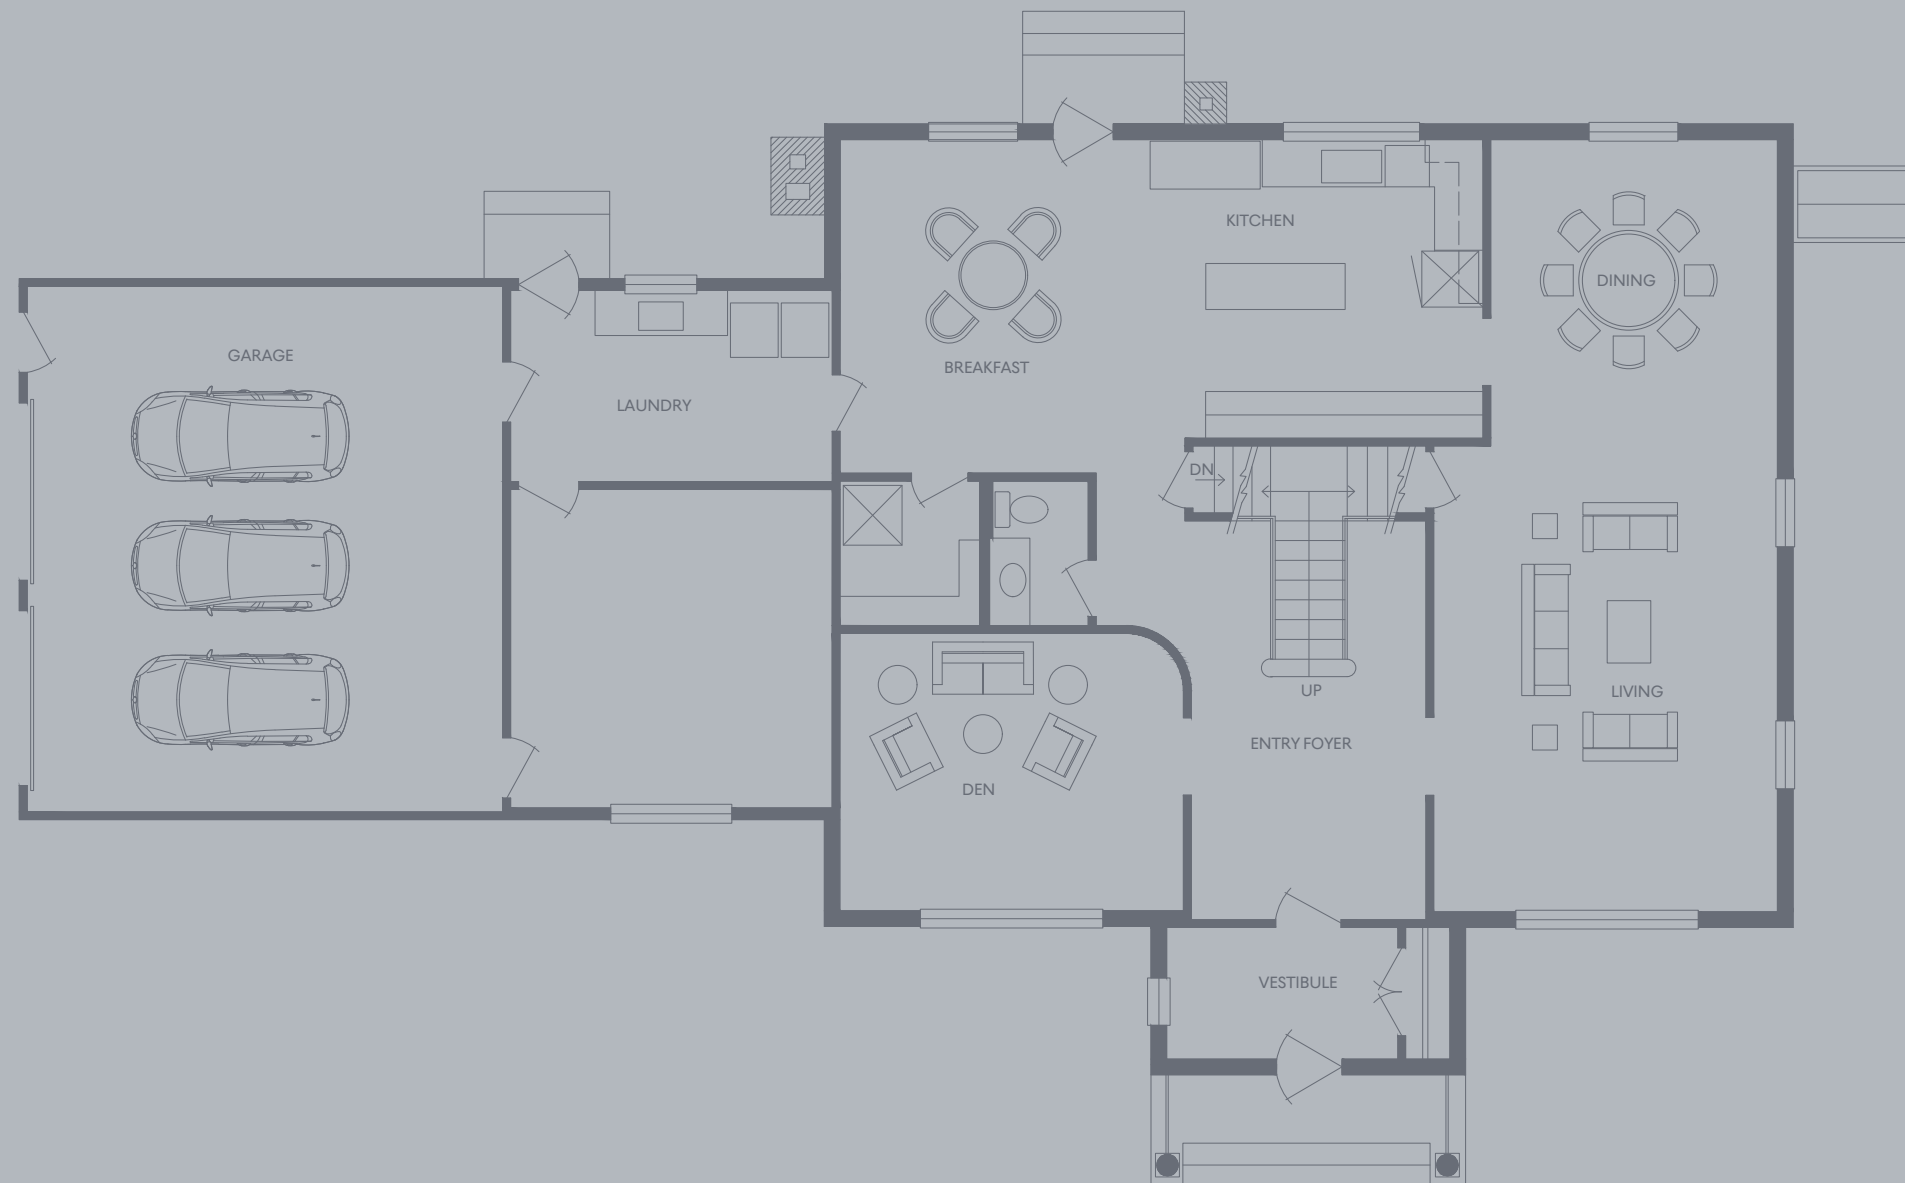

## FIRST LEVEL

**VESTIBULE**

**ENTRY FOYER**

**DEN**

**LIVING ROOM**

**DINING ROOM**

Seating up to 8 Guests

**POWDER BATHROOM**

**KITCHEN**

Center Island  
Breakfast Nook  
Access to Exterior

**LAUNDRY ROOM**

Access to Exterior

## SECOND LEVEL

### PRIMARY EN-SUITE BEDROOM

- 3 Walk-In Closets
- Office/Sitting Room