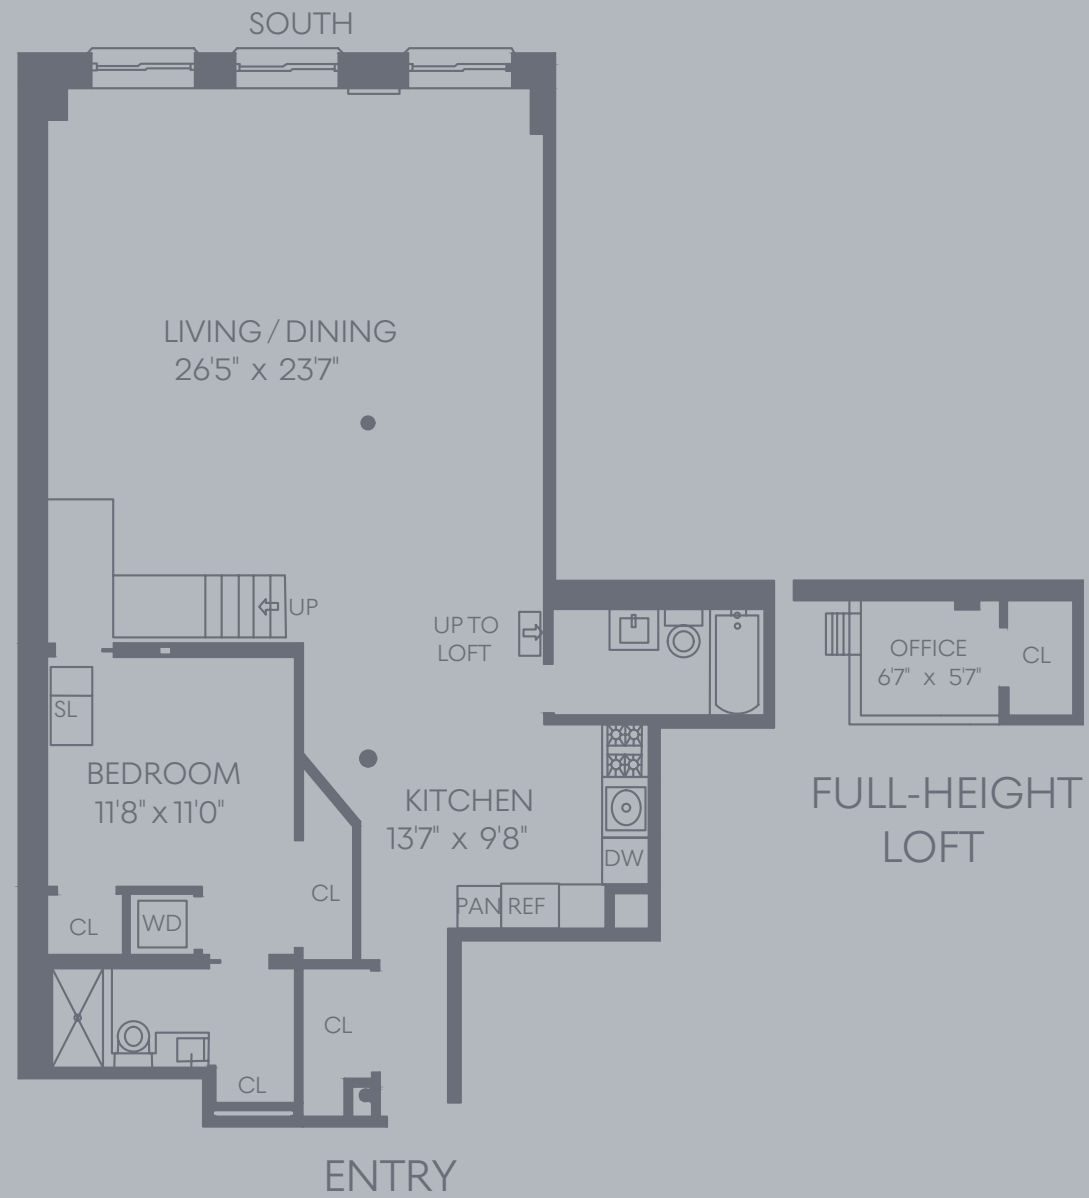

FIRST LEVEL

OPEN CHEF'S KITCHEN

Piatto Black Caesarstone Countertops
Miele Dishwasher & Gas Stove
U-Line Wine Fridge
Wolf Microwave
Sub-Zero Fridge

WASHER/DRYER

PRIMARY EN-SUITE

State-of-the-Art Primary Bathroom
Soaking Tub
Custom Closet and Storage Spaces

GUEST BATHROOM

CUSTOM DESIGNED STEEL AND NATURAL MAPLE STAIRCASE

Large Hip-Ride Skylight Leads to Rooftop Oasis

LOFTED STORAGE SPACE

Accessed via Ladder

SECOND LEVEL

FLEX SPACE

Guest Room/Office/Recreational Area

PRIVATE INDOOR/OUTDOOR LIVING WITH UNOBSTRUCTED N/E/S VIEWS

Empire State Building

Woolworth Building

Con Edison Building

PRIVATE ROOF DECK

Lounge Area

Dining Area

DETACHABLE SCREEN OUTDOOR SPEAKERS VOLUME CONTROL