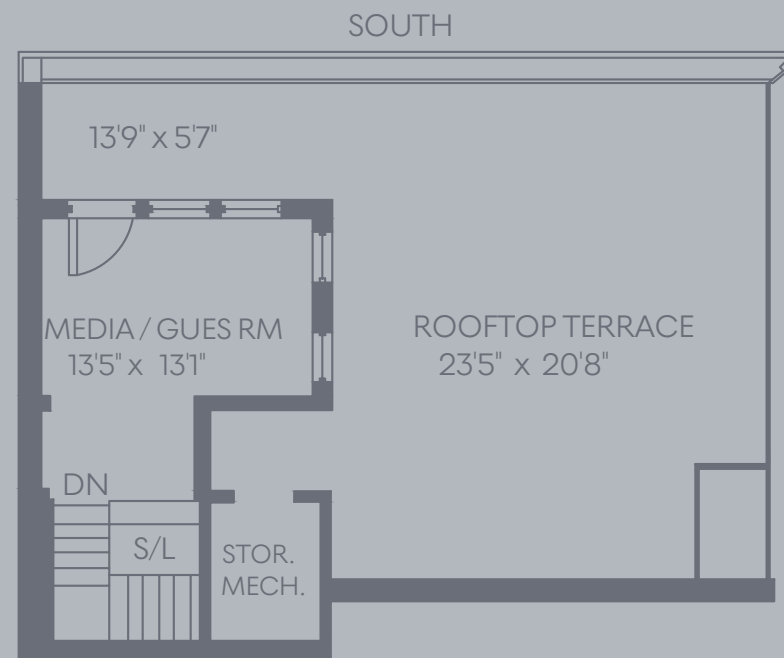

GUEST BATHROOM

CUSTOM DESIGNED STEEL AND NATURAL MAPLE STAIRCASE

Large Hip-Ride Skylight Leads to Rooftop Oasis

LOFTED STORAGE SPACE

Accessed via Ladder

SECOND LEVEL

FLEX SPACE

Guest Room/Office/Recreational Area

PRIVATE INDOOR/OUTDOOR LIVING WITH UNOBSTRUCTED N/E/S VIEWS

Empire State Building

Woolworth Building

Con Edison Building

PRIVATE ROOF DECK

Lounge Area

Dining Area

DETACHABLE SCREEN OUTDOOR SPEAKERS VOLUME CONTROL