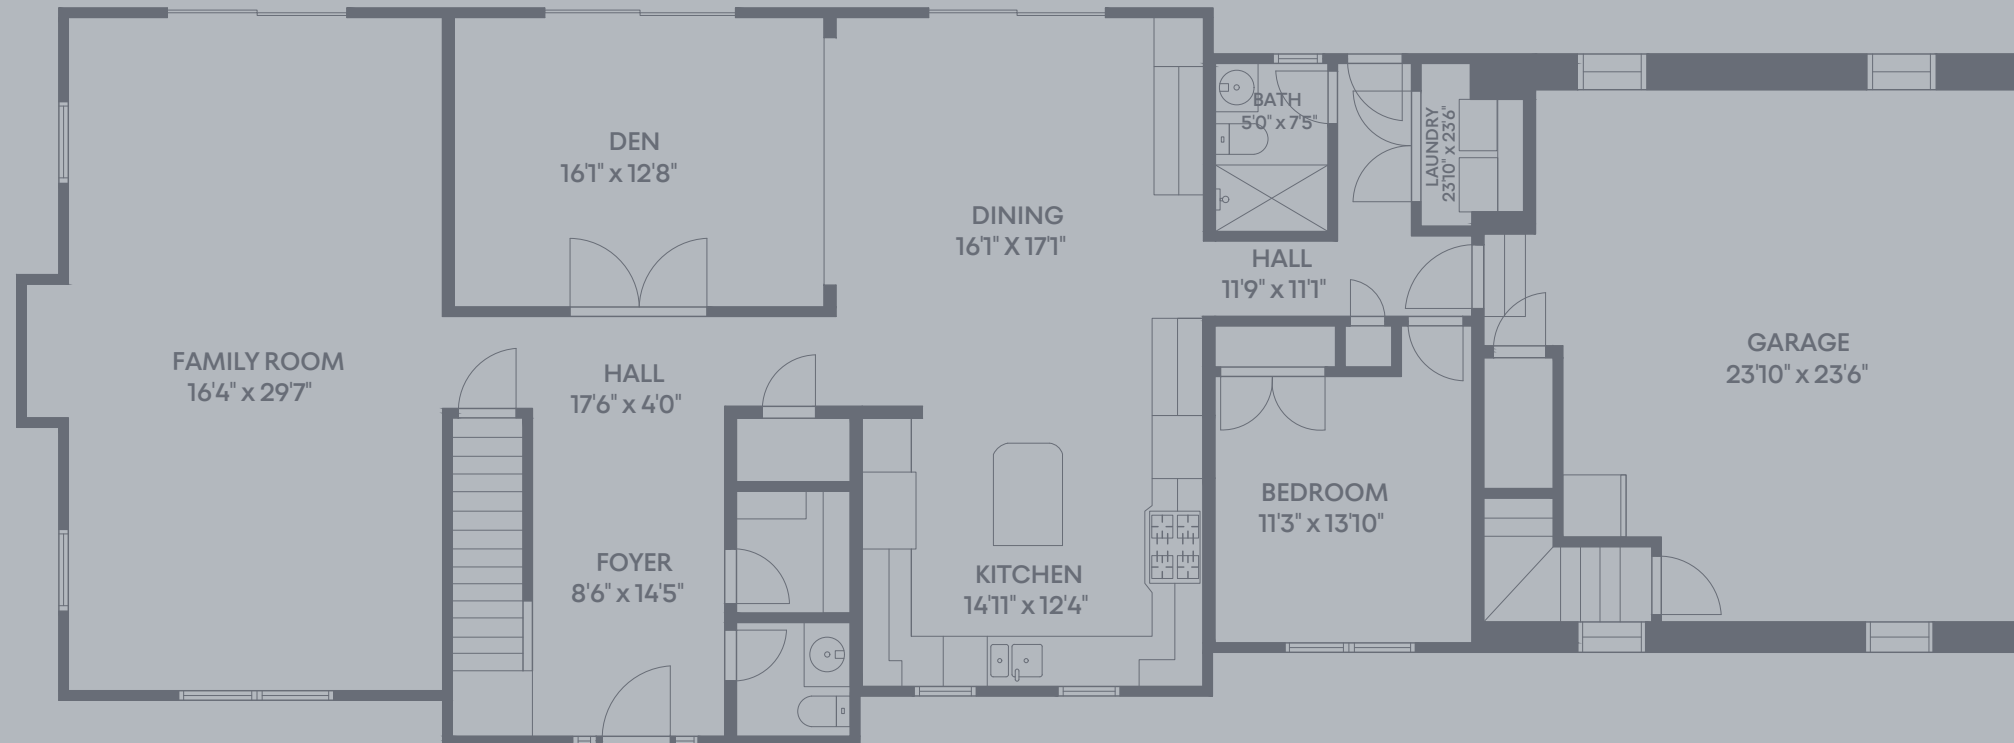

FIRST LEVEL

ENTRY FOYER

Walk-In Closet
Powder Room

LARGE FAMILY ROOM

DEN

FORMAL DINING ROOM

EAT-IN CHEF'S KITCHEN

GUEST BEDROOM

FULL BATHROOM

LAUNDRY ROOM

ATTACHED 2-CAR GARAGE

Electric Car Charger

SECOND LEVEL

STAIRCASE LANDING

PRIMARY WING

PRIMARY SUITE

Walk-In Closet

EN-SUITE BATHROOM

Soaking Tub

EN-SUITE BATHROOM

Soaking Tub

3 GUEST BEDROOMS

En-Suite Bathrooms

Walk-In Closets

HOME OFFICE

JR SUITE WITH EN-SUITE BATHROOM

FINISHED LOWER LEVEL

RECREATION ROOM

LIVING AREA

GUEST BEDROOM

En-Suite Bathroom

UTILITY ROOM