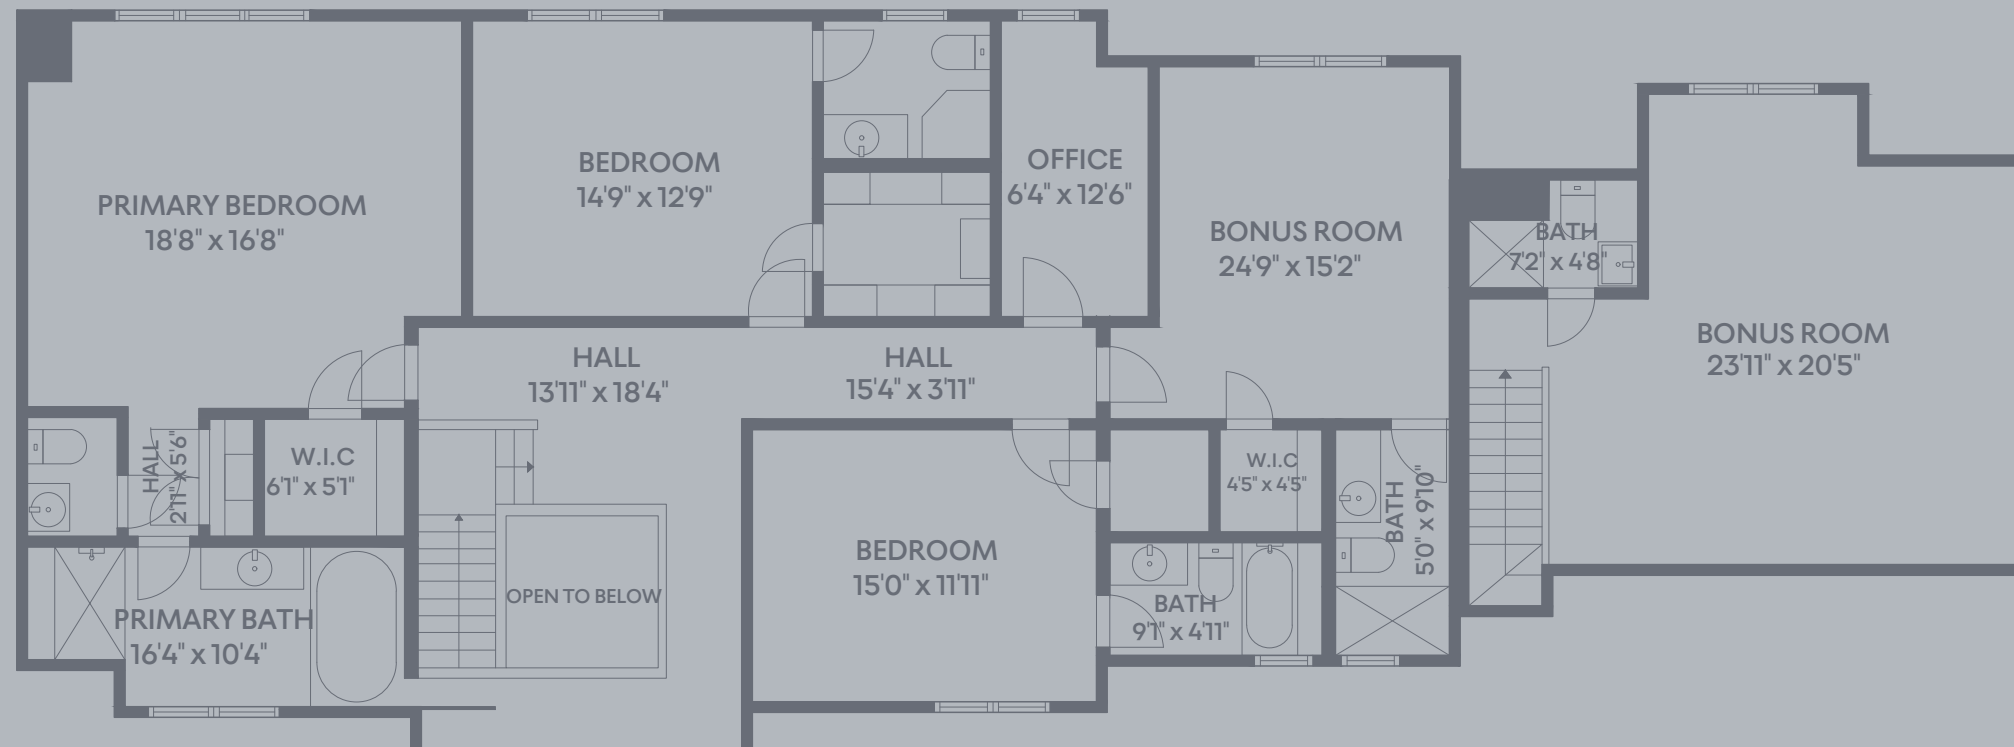

FIRST LEVEL

ENTRY FOYER

Walk-In Closet
Powder Room

LARGE FAMILY ROOM

DEN

FORMAL DINING ROOM

EAT-IN CHEF'S KITCHEN

GUEST BEDROOM

FULL BATHROOM

LAUNDRY ROOM

ATTACHED 2-CAR GARAGE

Electric Car Charger

SECOND LEVEL

STAIRCASE LANDING

PRIMARY WING

PRIMARY SUITE

Walk-In Closet

EN-SUITE BATHROOM

Soaking Tub

EN-SUITE BATHROOM

Soaking Tub

3 GUEST BEDROOMS

En-Suite Bathrooms

Walk-In Closets

HOME OFFICE

JR SUITE WITH EN-SUITE BATHROOM

FINISHED LOWER LEVEL

RECREATION ROOM

LIVING AREA

GUEST BEDROOM

En-Suite Bathroom

UTILITY ROOM