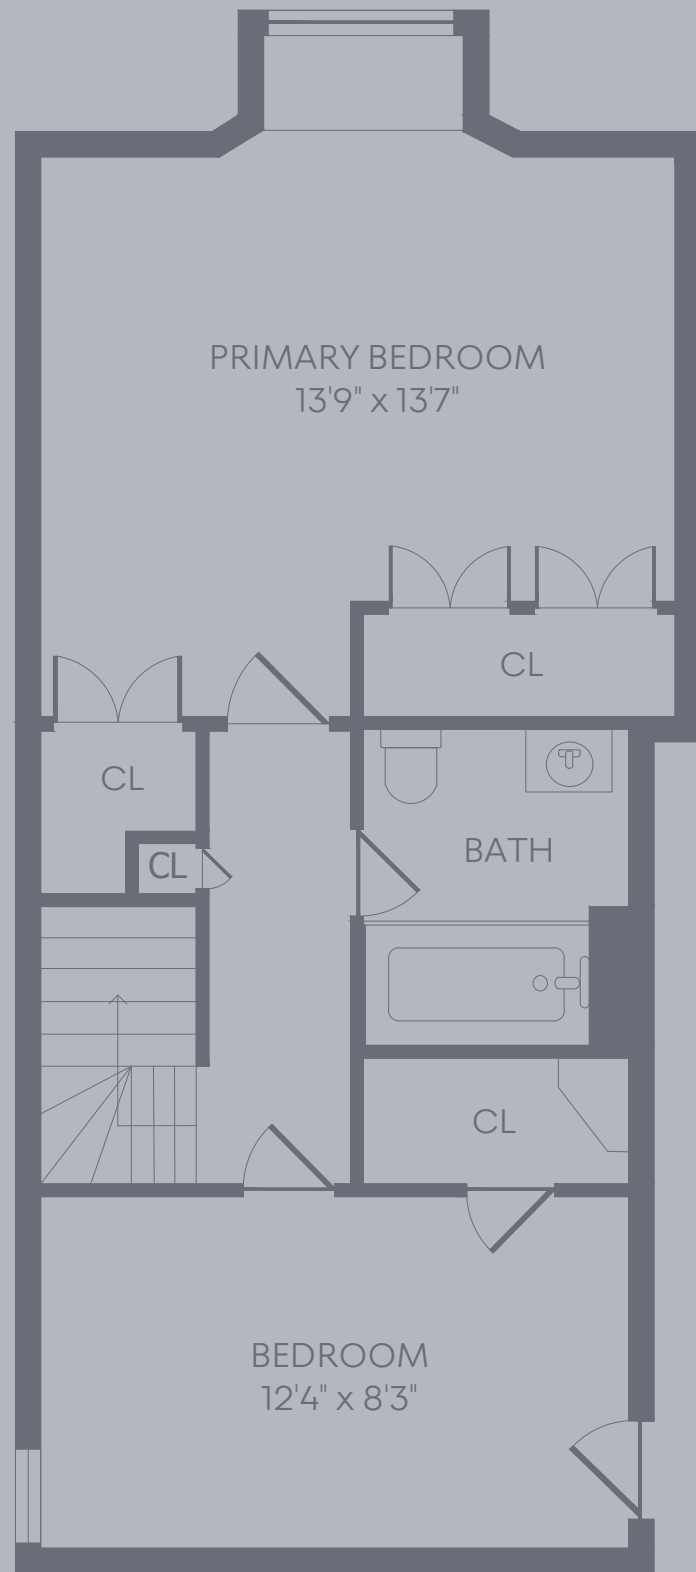

### LIVING ROOM

- Dual Built-In Shelving
- Fireplace
- Dedicated Seating Area
- Ample Natural Light

### FULL BATHROOM

### 1 GUEST BEDROOM

Faces the Courtyard